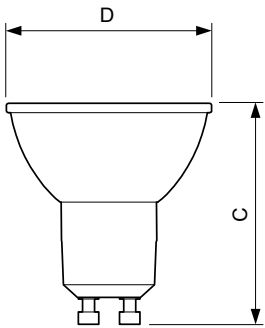

Desenho dimensional

GU10 230V5.5W-50W350lm40D 3000K GU10 Dim

Product	D	C
MASTER LED ExpertColor 5.5-50W GU10 930 36D	50 mm	54 mm

Dados fotométricos

MASTER LEDspot ExpertColor MV 50W GU10 930 36D

MASTER LEDspot ExpertColor MV 50W GU10 930 36D